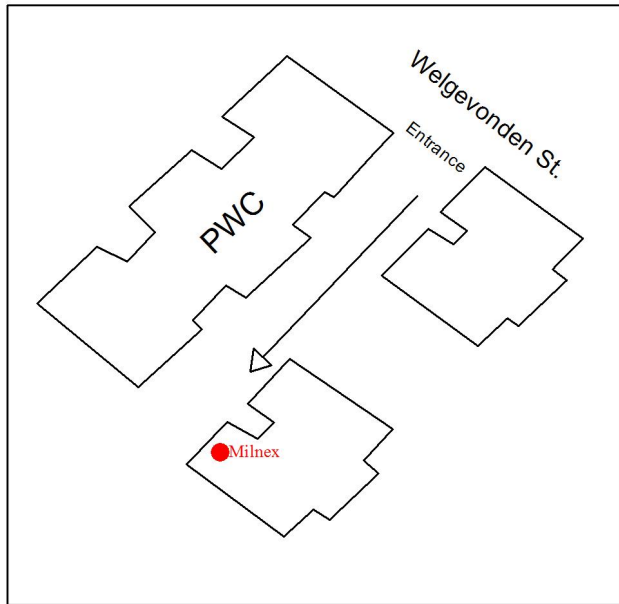

MILNEX
189 CC

C/O Welgevonden &
Memorial roads
Roylglen Office Park

GPS Coordinates
28°45'25.52"S
24°45'43.70"E

Contact details:
Tel: 018 011 1925
info@milnex-sa.co.za